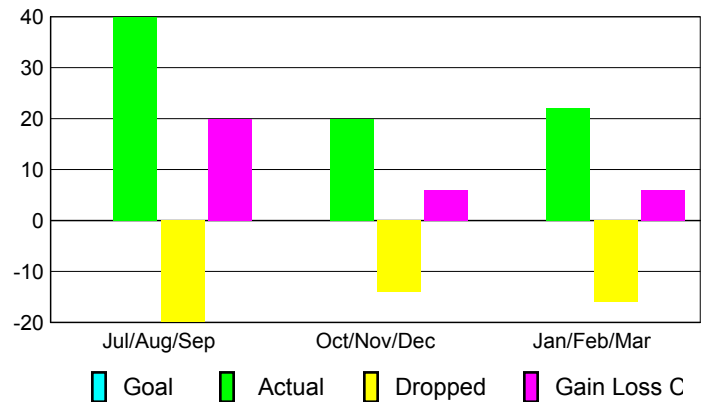

Membership Results 2009-2010

Goal, New, Dropped, Gain/Loss

Comparison of Membership Gain/Loss

Current Year Compared to the Previous Year