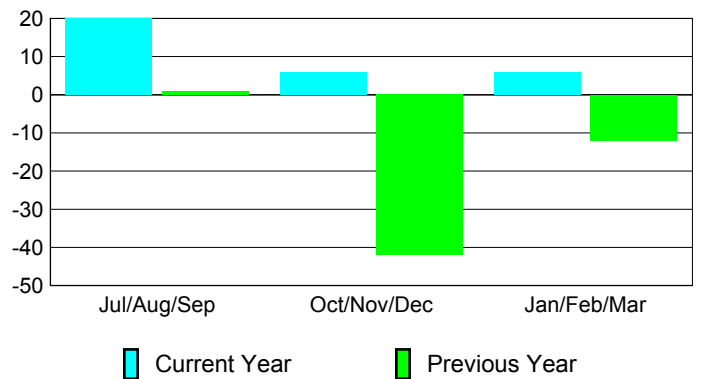

Goal, New, Dropped, Gain/Loss

Comparison of Club Gain/Loss

Current Year Compared to the Previous Year

YTD Status Quo Clubs 2009-2010

Status Quo Clubs Compared to Status Quo Members

MEMBERSHIP

**Membership Results
2009-2010**

**Membership
2008-2009**

Month	Net Memb	Actual New	Actual Dropped	Gain/Loss of	Gain/Loss of
	Goal	Memb	Memb	Memb	Memb
Jul/Aug/Sep	0	40	-20	20	1
Oct/Nov/Dec	0	20	-14	6	-42
Jan/Feb/Mar	0	22	-16	6	-12
Totals	0	82	-50	32	-53

Membership Results 2009-2010

Goal, New, Dropped, Gain/Loss

Comparison of Membership Gain/Loss

Current Year Compared to the Previous Year

Gender Comparison 2009-2010

Jul/Aug/Sep

Oct/Nov/Dec

Jan/Feb/Mar