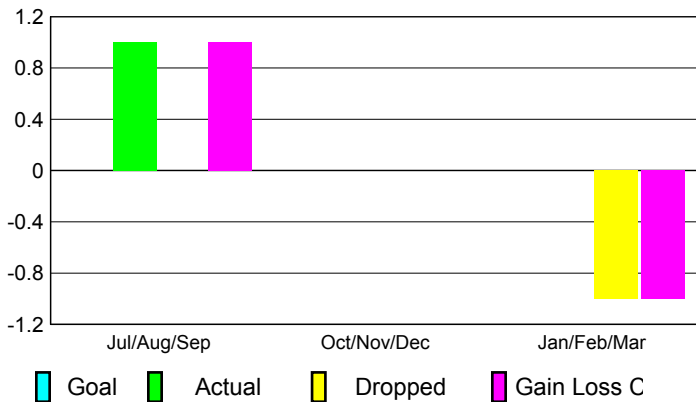

2009-2010 GMT Quarterly Report for District (or Undistricted) **District 410 D**

GMT: **Robert B Fowler**

Location: **REP OF SOUTH AFRICA**

GMT CA: **6**

CLUBS

**Club Results
2009-2010**

**Clubs
2008-2009**

Month	New Club	Actual New	Actual Dropped	Gain/Loss of	Gain/Loss of
	Goal	Clubs	Clubs	Clubs	Clubs
Jul/Aug/Sep	0	1	0	1	0
Oct/Nov/Dec	0	0	0	0	-1
Jan/Feb/Mar	0	0	-1	-1	-1
Totals	0	1	-1	0	-2

Club Results 2009-2010

Goal, New, Dropped, Gain/Loss

Comparison of Club Gain/Loss

Current Year Compared to the Previous Year